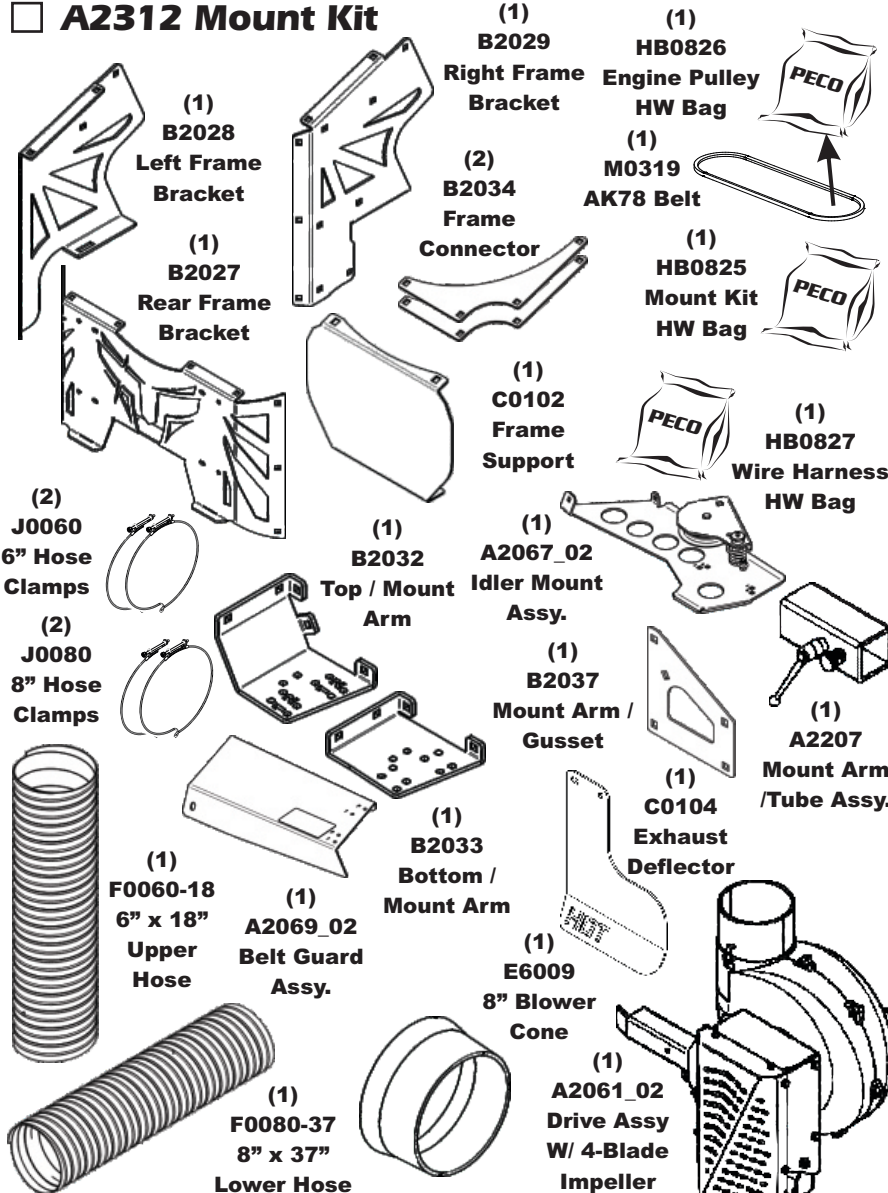

Unit Model #: 56120903

Mower: Spartan

Owner's Manual: Q0562

Mower Type: RZ, RZ-Pro & RZ-HD

Deck Size: 48"

Vac Type: P2B+ (9 Cu. Ft.)

Deck Type:

Drive Type: PTO-X Driven

Revision #: 0

Fits Year(s): 2018 & Newer

A2307 Vac Kit

A2312 Mount Kit

A2309 Boot Kit

A2121 Dual Weight Kit / Single Caster

A2121 Dual Weight Kit / Single Caster