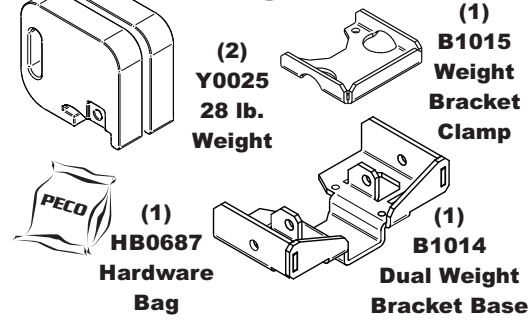

☐ **A2121 Dual Weight Kit / Single Caster**