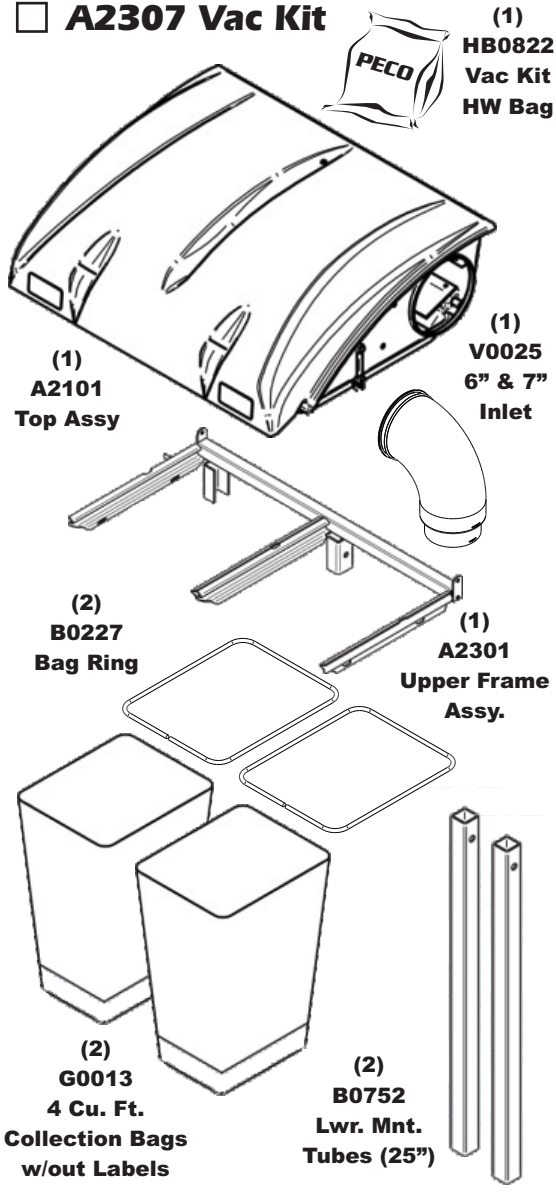

Unit Model #: 56120903

Mower: Spartan

Owner's Manual: Q0562

Mower Type: RZ, RZ-Pro & RZ-HD

Deck Size: 48"

Vac Type: P2B+ (9 Cu. Ft.)

Deck Type:

Drive Type: PTO-X Driven

Revision #: 0

Fits Year(s): 2018 & Newer

A2307 Vac Kit

A2312 Mount Kit

A2309 Boot Kit

A2121 Dual Weight Kit / Single Caster

A2121 Dual Weight Kit / Single Caster