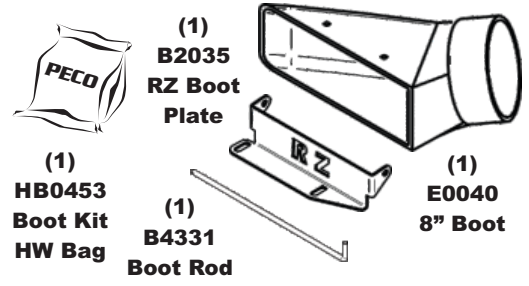

Revision #: 0

Fits Year(s): 2018 & Newer

A2307 Vac Kit

A2312 Mount Kit

A2309 Boot Kit

A2121 Dual Weight Kit / Single Caster

A2121 Dual Weight Kit / Single Caster