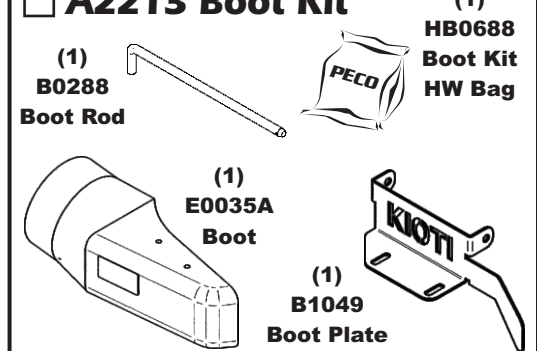

Revision #: 4 - Updated Boot Kit (June 2020)

Fits Year(s): 2018-Newer

A2209 Vac Kit

A2210 Mount Kit

A2213 Boot Kit

A2157 Single Weight Kit/ Single Caster

A2157 Single Weight Kit/ Single Caster