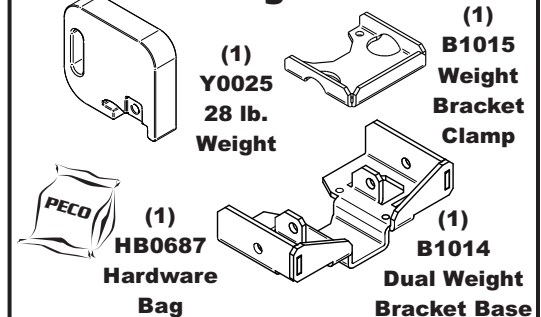

Revision #: 4 - Updated Boot Kit (June 2020)

Fits Year(s): 2018-Newer

A2209 Vac Kit

A2210 Mount Kit

A2213 Boot Kit

A2157 Single Weight Kit/ Single Caster

A2157 Single Weight Kit/ Single Caster