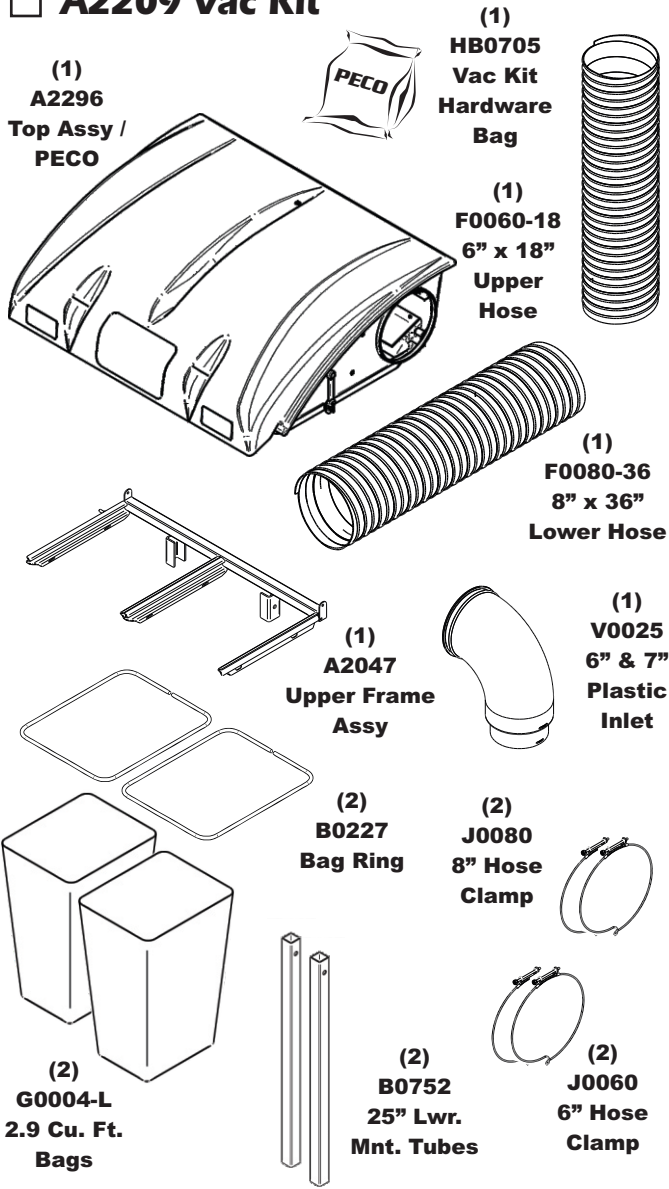

Unit Model #: 54120901

Mower: Kioti

Owner's Manual: Q0538

Mower Type: ZXR, ZXR SE

Deck Size: 48", 54" & 60"

Vac Type: P2B+

Deck Type:

Drive Type: PTO-R

Revision #: 4 - Updated Boot Kit (June 2020)

Fits Year(s): 2018-Newer

A2209 Vac Kit

A2210 Mount Kit

A2213 Boot Kit

A2157 Single Weight Kit/ Single Caster

A2157 Single Weight Kit/ Single Caster