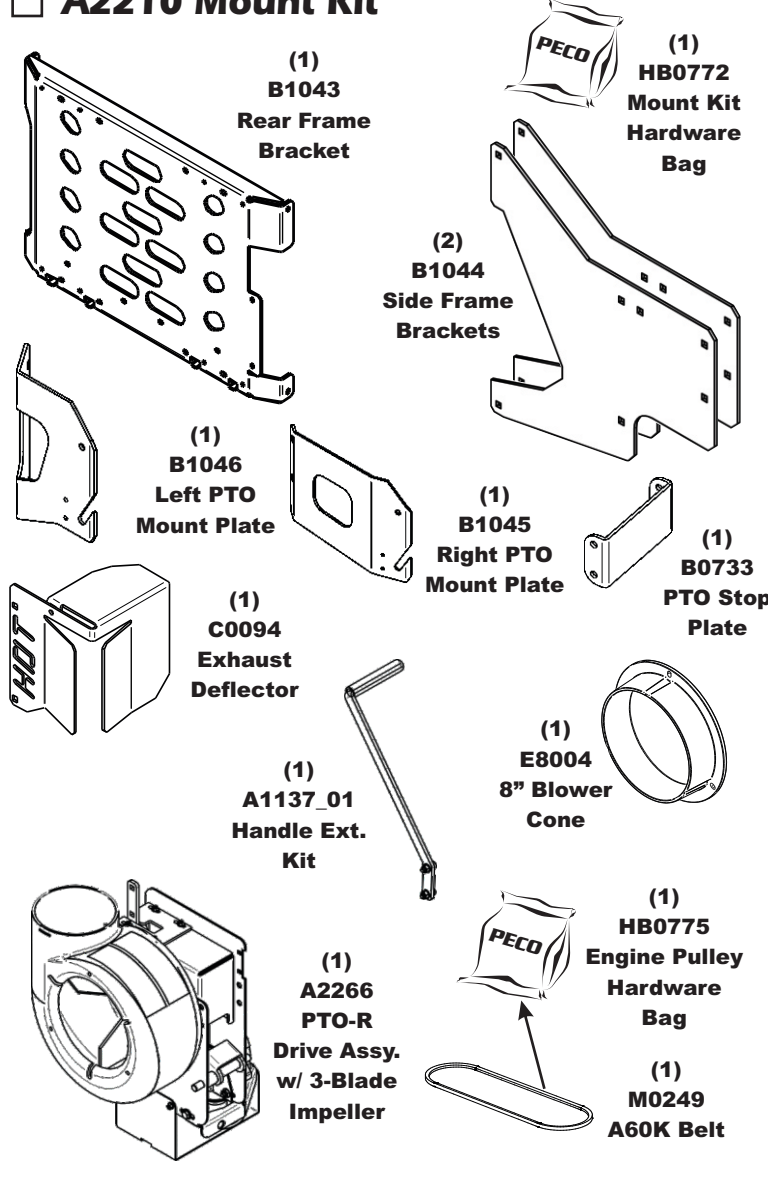

Unit Model #: 54120901

Mower: Kioti

Owner's Manual: Q0538

Mower Type: ZXR, ZXR SE

Deck Size: 48", 54" & 60"

Vac Type: P2B+

Deck Type:

Drive Type: PTO-R

Revision #: 4 - Updated Boot Kit (June 2020)

Fits Year(s): 2018-Newer

A2209 Vac Kit

A2210 Mount Kit

A2213 Boot Kit

A2157 Single Weight Kit/ Single Caster

A2157 Single Weight Kit/ Single Caster