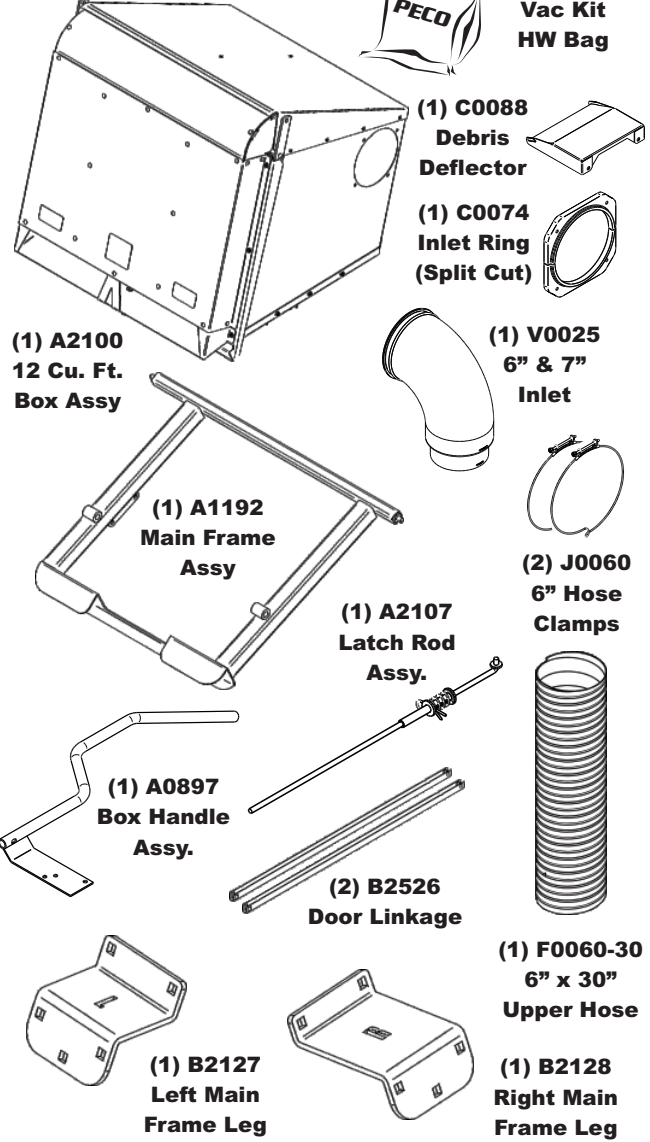

Unit Model #: 22651201

Mower: Toro Z-Master 4000 Series

Owner's Manual: Q0581

Mower Type:

Deck Size: 60"

Vac Type: Pro12 DFS

Deck Type:

Drive Type: PTO-X Drive

Revision #: 0

Fits Year(s): 2020 - Newer

A2365 Vac Kit

A2366 Mount Kit

A2368 Boot Kit

A2369 Dual Weight Kit

A2370 Quad Weight Kit

A2371 Baffle Kit