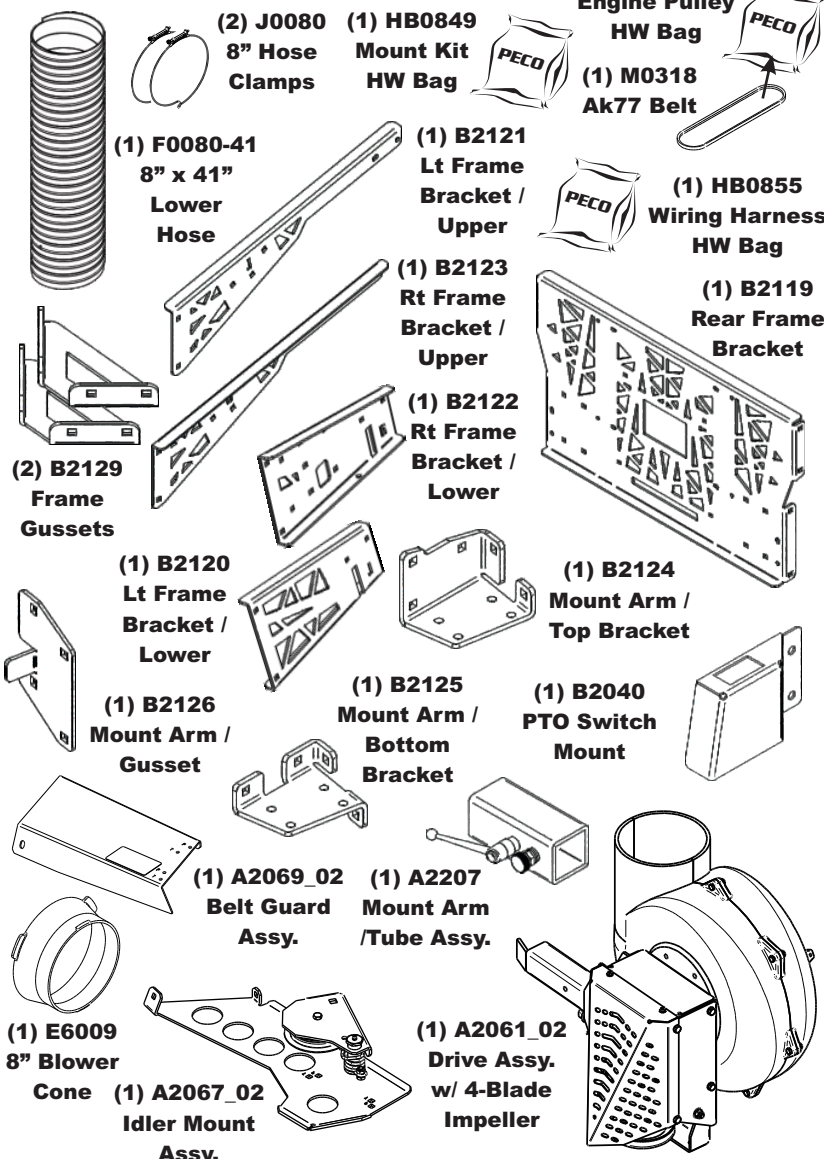

Unit Model #: 22651201

Mower: Toro Z-Master 4000 Series

Owner's Manual: Q0581

Mower Type:

Deck Size: 60"

Vac Type: Pro12 DFS

Deck Type:

Drive Type: PTO-X Drive

Revision #: 0

Fits Year(s): 2020 - Newer

A2365 Vac Kit

A2366 Mount Kit

A2368 Boot Kit

A2369 Dual Weight Kit

A2370 Quad Weight Kit

A2371 Baffle Kit