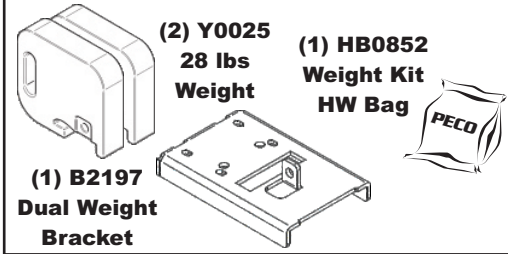

☐ **A2369 Dual Weight Kit**