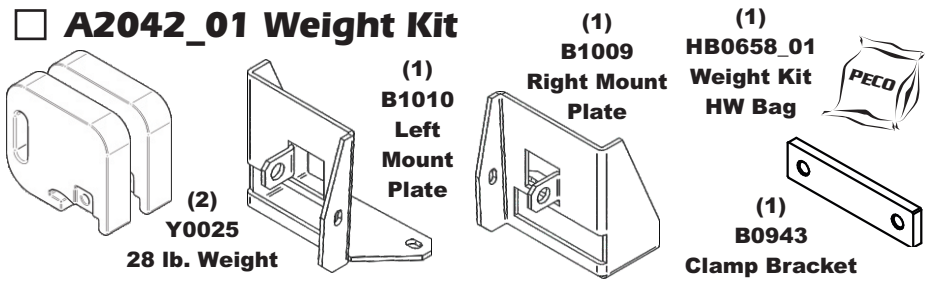

☐ **A2042_01 Weight Kit**