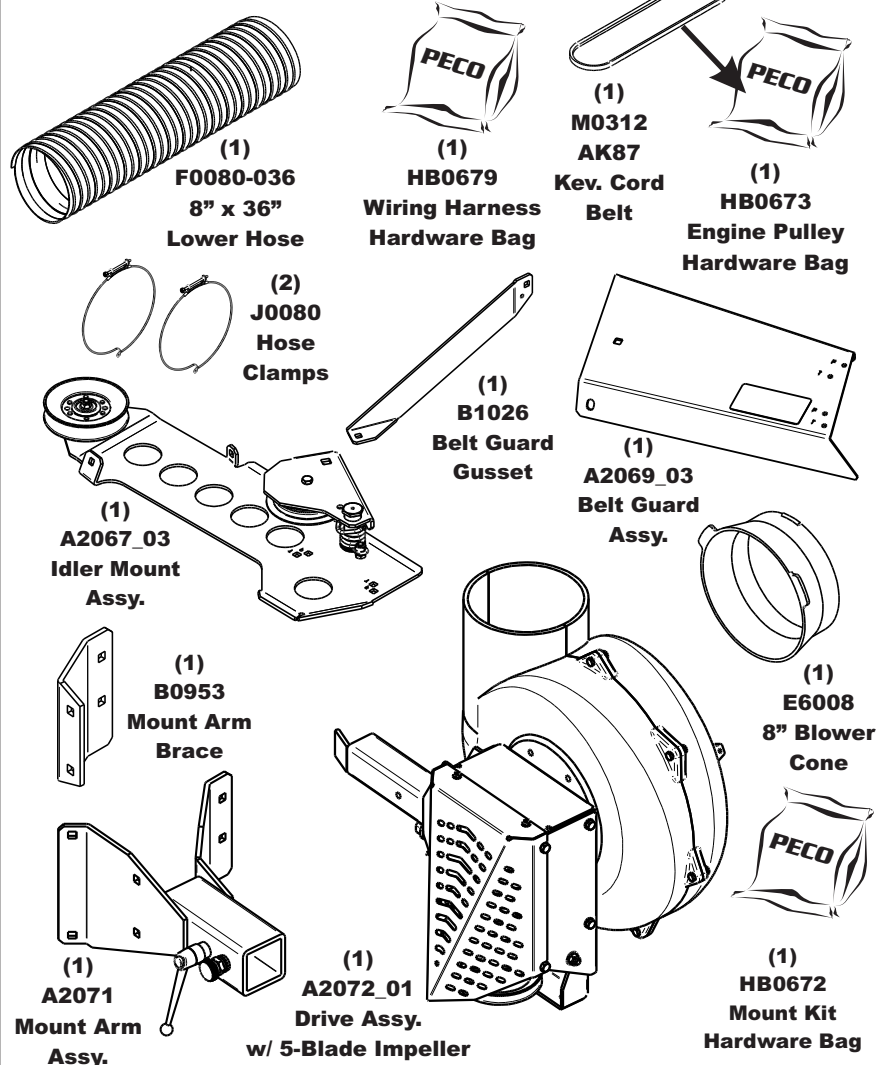

☐ **A2080 Mount Kit**