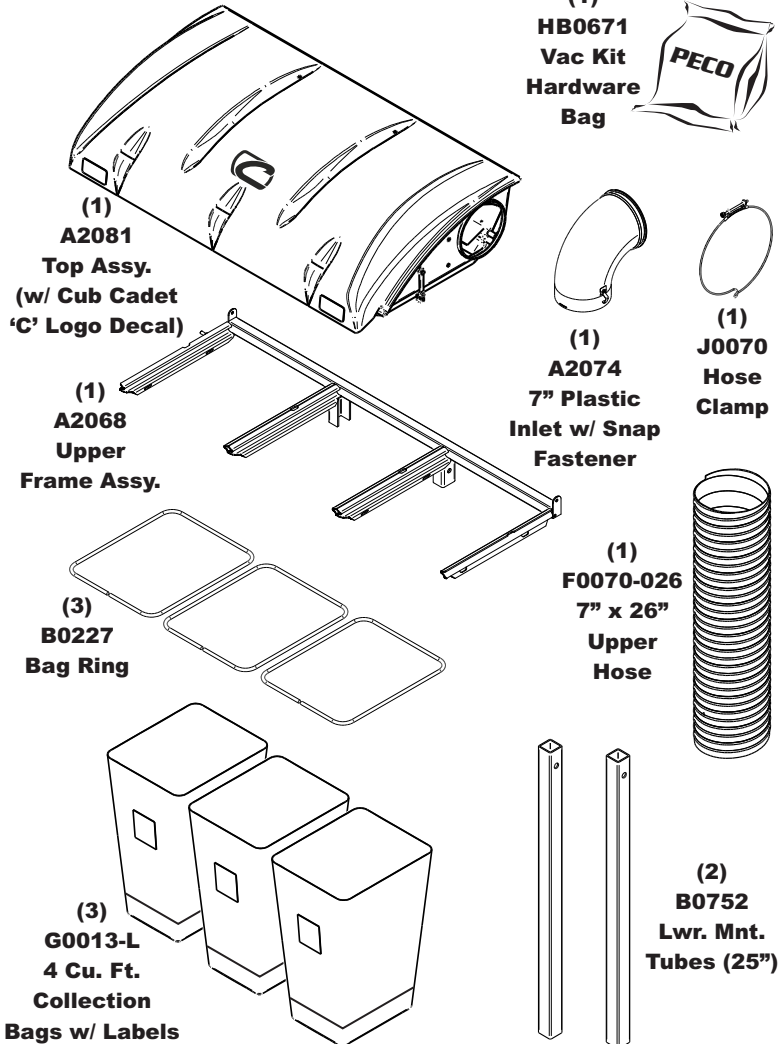

Unit Model #: 59A30047150 (21131509)

Mower & Type: Cub Cadet Pro Z 500, 700 & 900 Series

Mower Models: Pro Z 554L, Pro Z 560L, Pro Z 554S, Pro Z 560S, Pro Z 760L, Pro Z 760S, Pro Z 960L & Pro Z 960S

Owner's Manual: Q0507

Vac/Drive Type: P3B (15 Cu. Ft.) PTO-X Driven

Revision #: 2 - New PTO-X Drive Assy - XY Oct 2020

Fits Year(s): 2016 & Newer

L Series Mowers Require Weight Kit 59B30037150 (A1149) - Not Included On Pack

A2079 Vac Kit