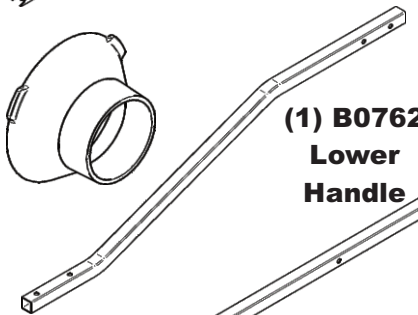

J0060 - 6" Hose Clamps

**(1) A0088
Hose Hanger**

A1858 Wand Kit / Small

**(2) J0060
6" Hose
Clamps**

**(1) C2120
6" Nose
Cone**

**E6003
6" Blower Cone**

**(1) HB0485
Wand Kit
HW Bag**

**(1) A0128
Tongue Assy.**

**F0060 - Upper Hose
6" x 45"**

**(1) F0069
Wand Hose
6" x 18'**

**(1) B0762
Lower
Handle**

**(1) B0755
Upper
Handle**