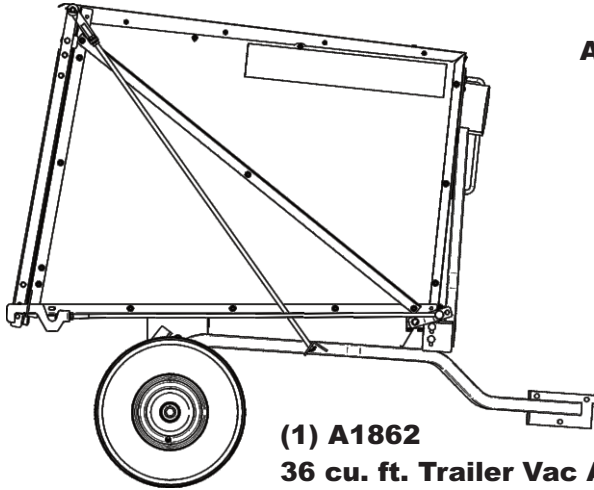

Unit Model #: 703602 (B&S 6.5 HP)

Drive Type: 36 cu. ft. Pasture Vac

Mower Type: Briggs & Stratton - 6.5 HP Vanguard

Mower Type: Universal

Vac Type: Engine Driven Pasture Vac

Manual: Q0573

Revision: 4 - Updated - KR (August 2022)

A639 - B&S 6.5HP Vanguard

**(1) A1862
36 cu. ft. Trailer Vac Assy.**

**(1) A2200
Jack Stand
(Optional)**

**(1) A2201
Jack Stand
w/ Wheel
(Standard)**

**(1) A08164
Hardware Bag**

A2276 Trailer Tow Kit (Optional)