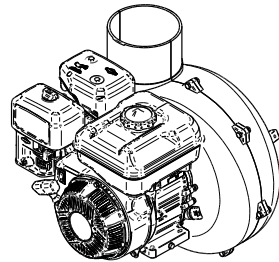

Unit Model #: 703602 (B&S 6.5 HP)

Drive Type: 36 cu. ft. Pasture Vac

Mower Type: Briggs & Stratton - 6.5 HP Vanguard

Mower Type: Universal

Vac Type: Engine Driven Pasture Vac

Manual: Q0573

Revision: 4 - Updated - KR (August 2022)

A639 - B&S 6.5HP Vanguard

**(1) A1862
36 cu. ft. Trailer Vac Assy.**

**(1) A2200
Jack Stand
(Optional)**

**(1) A2201
Jack Stand
w/ Wheel
(Standard)**

**(1) A08164
Hardware Bag**

A2276 Trailer Tow Kit (Optional)