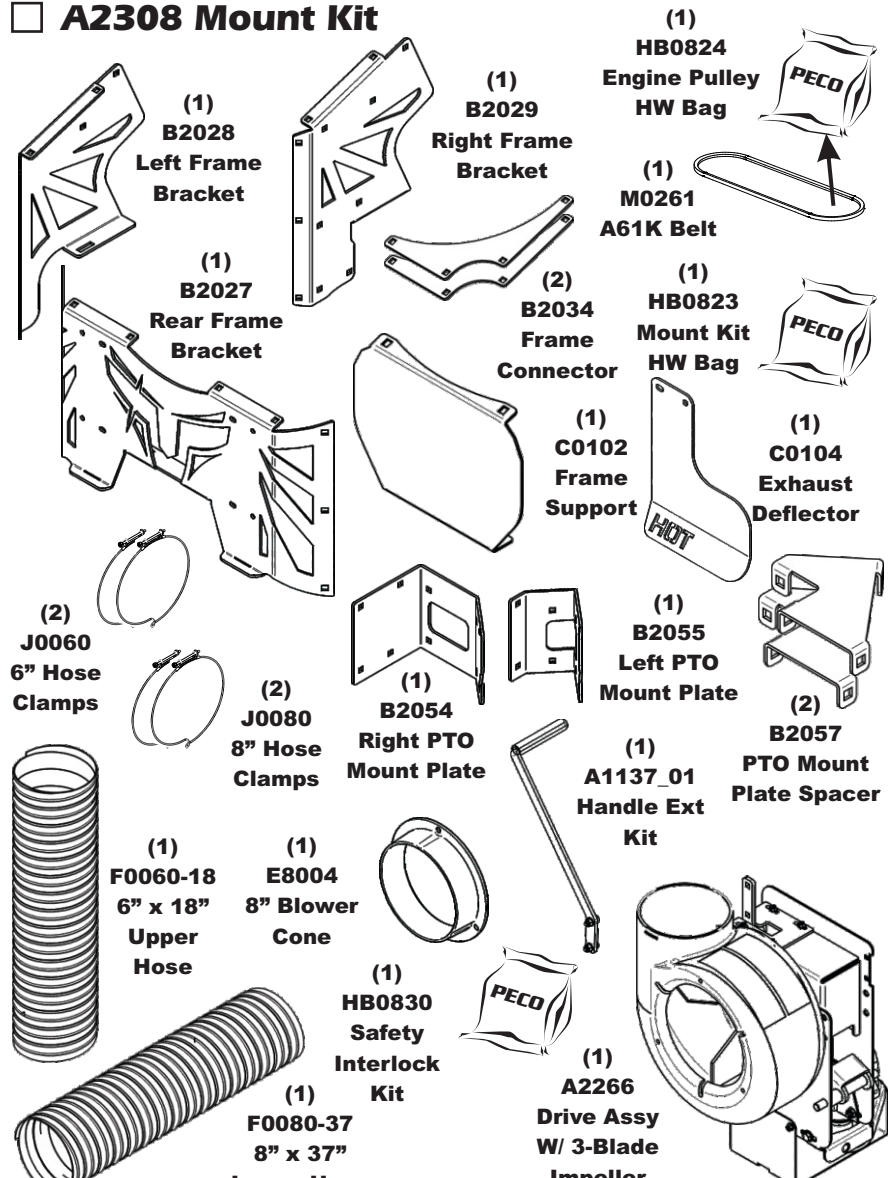

Unit Model #: 56120901

Mower: Spartan

Owner's Manual: Q0562

Mower Type: RZ, RZ-Pro & RZ-HD

Deck Size: 48"

Vac Type: P2B+ (9 Cu. Ft.)

Deck Type:

Drive Type: PTO-R Driven

Revision #: 0

Fits Year(s): 2019 & Newer

A2307 Vac Kit

A2308 Mount Kit

A2309 Boot Kit

A2121 Dual Weight Kit / Single Caster

A2121 Dual Weight Kit / Single Caster