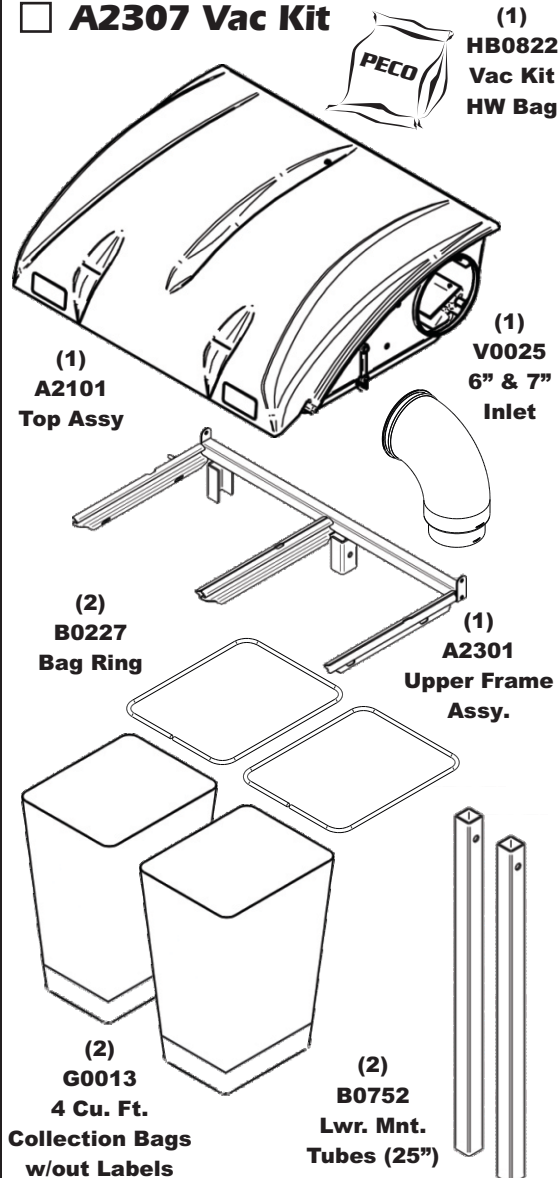

Unit Model #: 56120901

Mower: Spartan

Owner's Manual: Q0562

Mower Type: RZ, RZ-Pro & RZ-HD

Deck Size: 48"

Vac Type: P2B+ (9 Cu. Ft.)

Deck Type:

Drive Type: PTO-R Driven

Revision #: 0

Fits Year(s): 2019 & Newer

A2307 Vac Kit

A2308 Mount Kit

A2309 Boot Kit

A2121 Dual Weight Kit / Single Caster

A2121 Dual Weight Kit / Single Caster