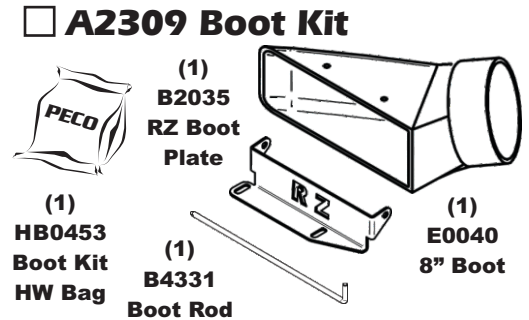

Unit Model #: 56120901

Mower: Spartan

Owner's Manual: Q0562

Mower Type: RZ, RZ-Pro & RZ-HD

Deck Size: 48"

Vac Type: P2B+ (9 Cu. Ft.)

Deck Type:

Drive Type: PTO-R Driven

Revision #: 0

Fits Year(s): 2019 & Newer

A2307 Vac Kit

A2308 Mount Kit

A2309 Boot Kit

A2121 Dual Weight Kit / Single Caster

A2121 Dual Weight Kit / Single Caster