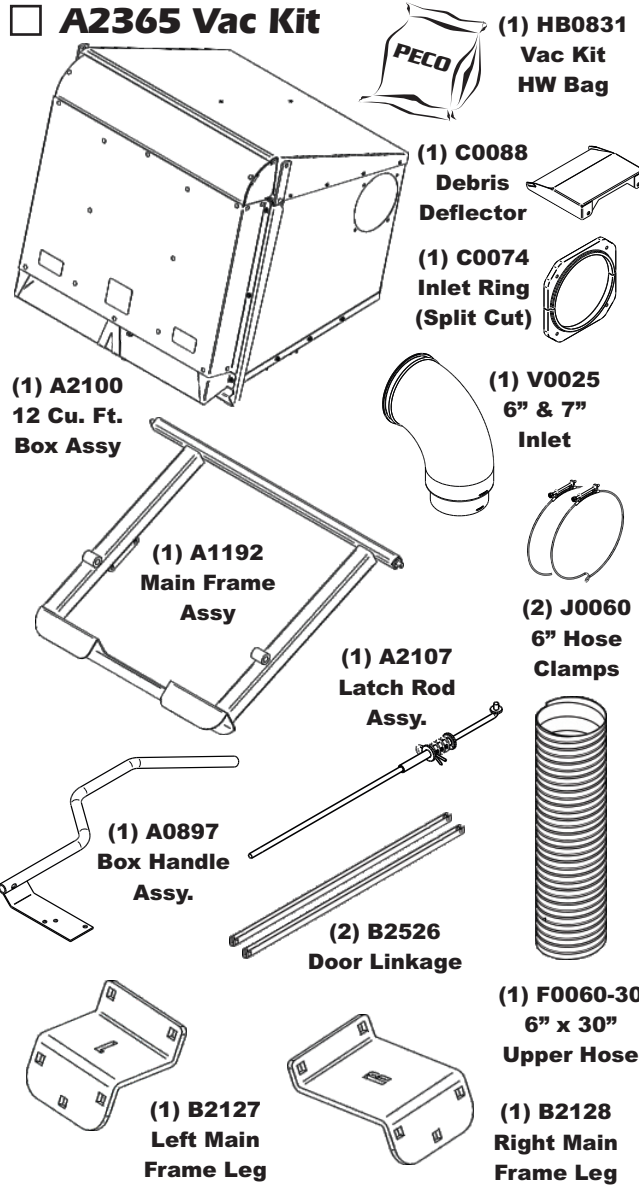

**Unit Model #: 2265 1 202**

**Mower:** Toro Z-Master 4000 Series

**Owner's Manual:** Q0581

**Mower Type:**

**Deck Size:** 60"

**Vac Type:** Pro12 DFS

**Deck Type:**

**Drive Type:** Engine Drive

**Revision #:** 0

**Fits Year(s):** 2020 - Newer

**A2365 Vac Kit**

**A2367 Mount Kit**

**A0619 Throttle Kit**

**A2368 Boot Kit**

**A2369 Dual Weight Kit**

**A2370 Quad Weight Kit**