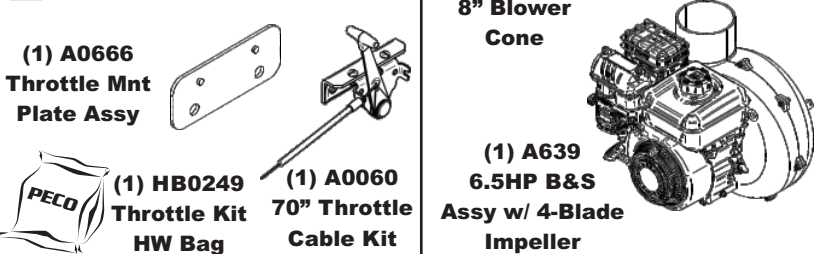

**Unit Model #: 2265 1 202**

**Mower:** Toro Z-Master 4000 Series

**Owner's Manual:** Q0581

**Mower Type:**

**Deck Size:** 60"

**Vac Type:** Pro12 DFS

**Deck Type:**

**Drive Type:** Engine Drive

**Revision #:** 0

**Fits Year(s):** 2020 - Newer

**A2365 Vac Kit**

**A2367 Mount Kit**

**A0619 Throttle Kit**

**A2368 Boot Kit**

**A2369 Dual Weight Kit**

**A2370 Quad Weight Kit**