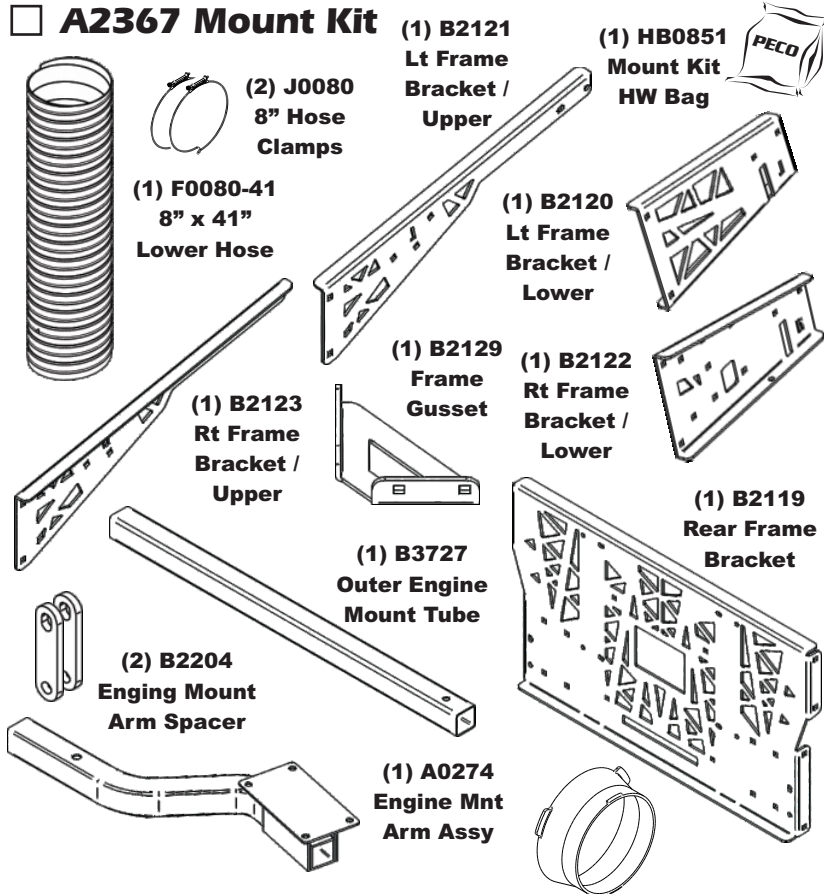

**Unit Model #: 2265 1 202**

**Mower:** Toro Z-Master 4000 Series

**Owner's Manual:** Q0581

**Mower Type:**

**Deck Size:** 60"

**Vac Type:** Pro12 DFS

**Deck Type:**

**Drive Type:** Engine Drive

**Revision #:** 0

**Fits Year(s):** 2020 - Newer

**A2365 Vac Kit**

**A2367 Mount Kit**

**A0619 Throttle Kit**

**A2368 Boot Kit**

**A2369 Dual Weight Kit**

**A2370 Quad Weight Kit**