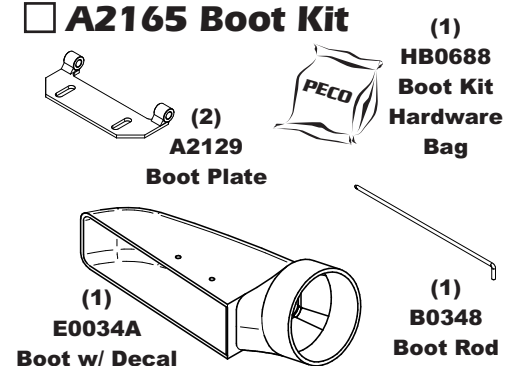

Revision #: 1 - Updated Mount Kit for 2020 (Apr 2020)

Fits Year(s): 2018-Newer

A2186 Vac Kit

A2185 Mount Kit

A2165 Boot Kit

A2157 Single Weight Kit / Single Caster

A2157 Single Weight Kit / Single Caster