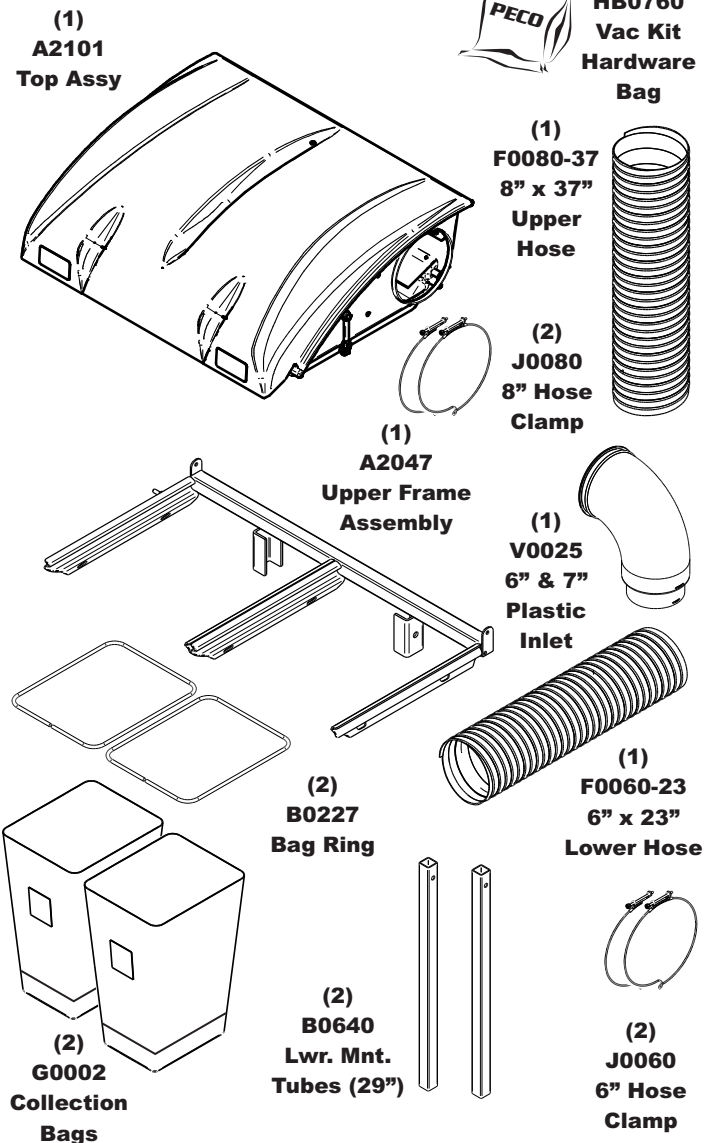

Unit Model #: 47120901

Mower: Bush Hog

Owner's Manual: Q0527

Mower Type: HDE

Deck Size: 49", 55" & 61"

Vac Type: P2B+

Deck Type:

Drive Type: PTO-C

Revision #: 1 - Updated Mount Kit for 2020 (Apr 2020)

Fits Year(s): 2018-Newer

A2186 Vac Kit

A2185 Mount Kit

A2165 Boot Kit

A2157 Single Weight Kit / Single Caster

A2157 Single Weight Kit / Single Caster