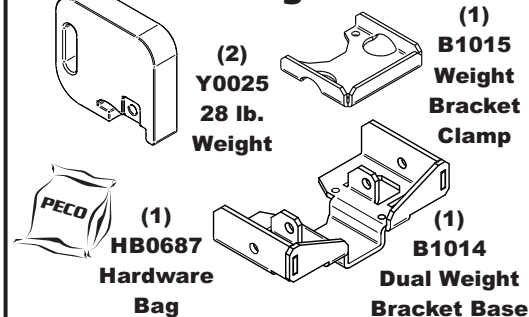

Revision #: 1 - Updated Mount Kit for 2020 (Apr 2020)

Fits Year(s): 2018-Newer

A2186 Vac Kit

A2185 Mount Kit

A2165 Boot Kit

A2157 Single Weight Kit / Single Caster

A2157 Single Weight Kit / Single Caster