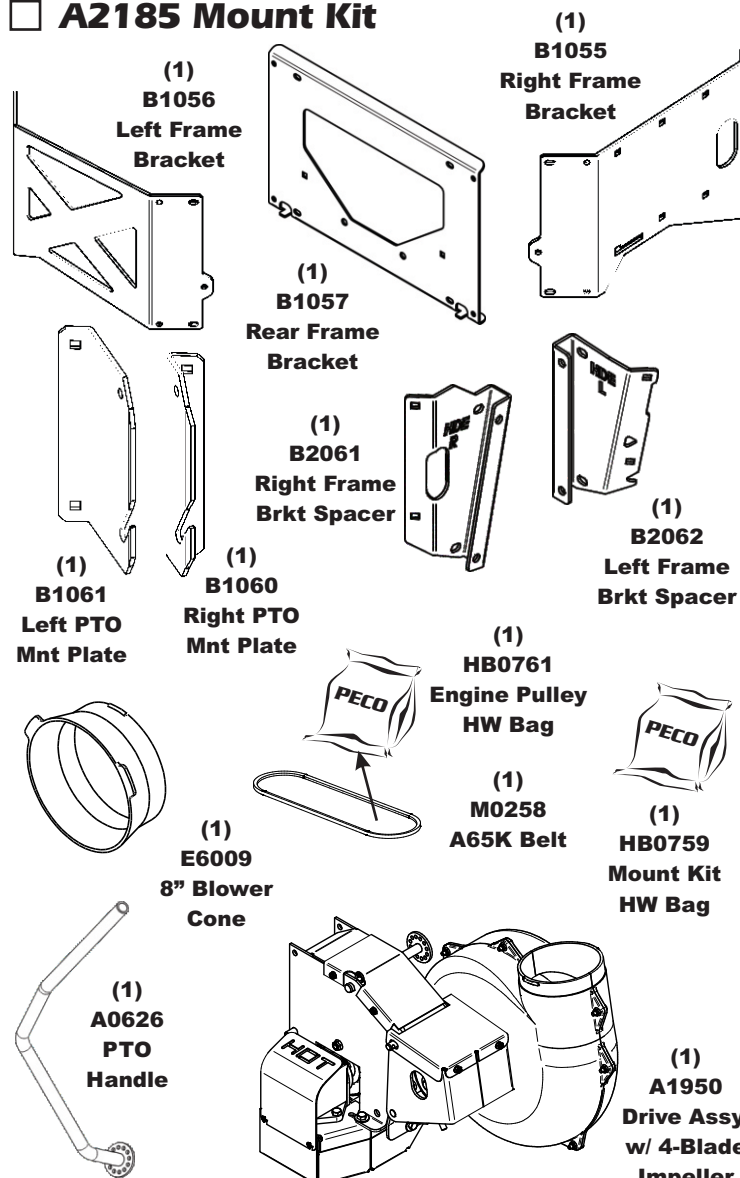

Unit Model #: 47120901

Mower: Bush Hog

Owner's Manual: Q0527

Mower Type: HDE

Deck Size: 49", 55" & 61"

Vac Type: P2B+

Deck Type:

Drive Type: PTO-C

Revision #: 1 - Updated Mount Kit for 2020 (Apr 2020)

Fits Year(s): 2018-Newer

A2186 Vac Kit

A2185 Mount Kit

A2165 Boot Kit

A2157 Single Weight Kit / Single Caster

A2157 Single Weight Kit / Single Caster